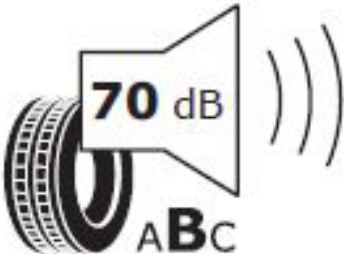

MG ZS Comfort, Luxury

ENERG ⚡

MAXXIS

ETP42390800

215/50R17 91 V

C1

2020/740