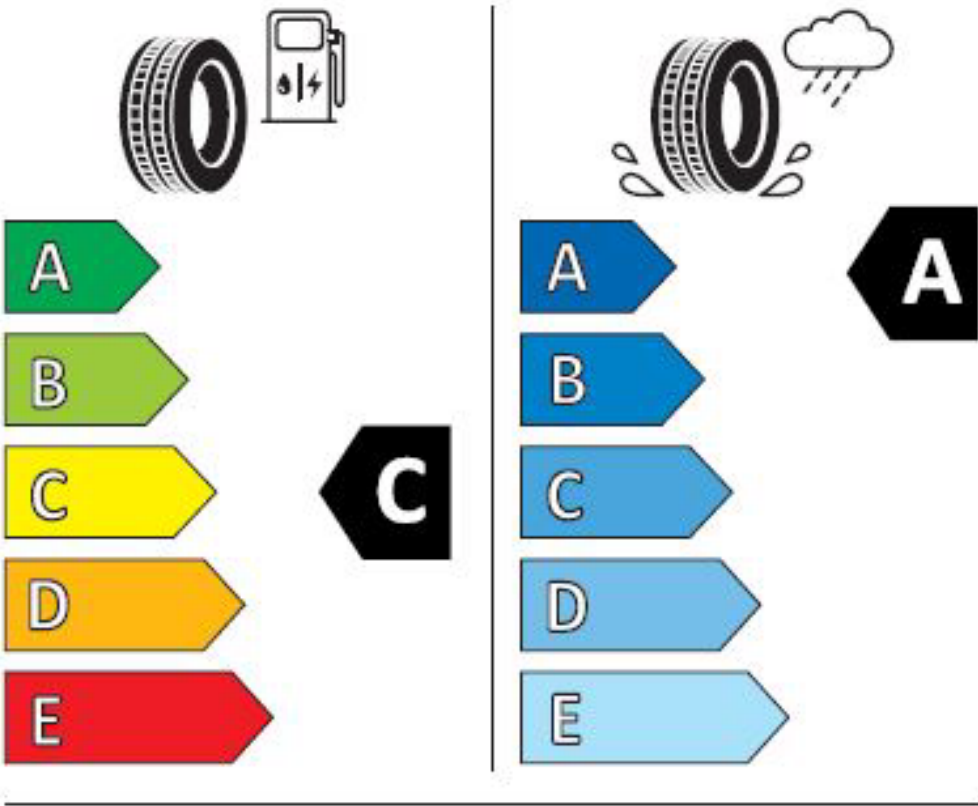

MG ZS Comfort, Luxury

ENERG ⚡

MAXXIS

ETP42390800

215/50R17 91 V

C1

2020/740