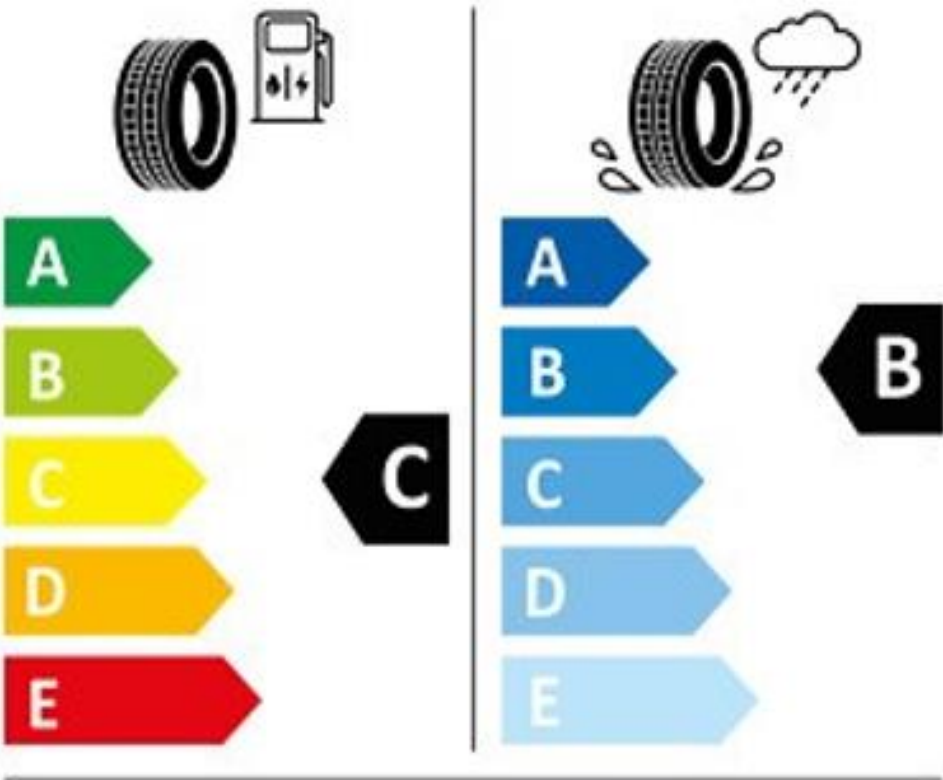

MG4 Family:

ENERG ⚡

Kumho

2290773

205/60 R16 96H

C1

2020/740