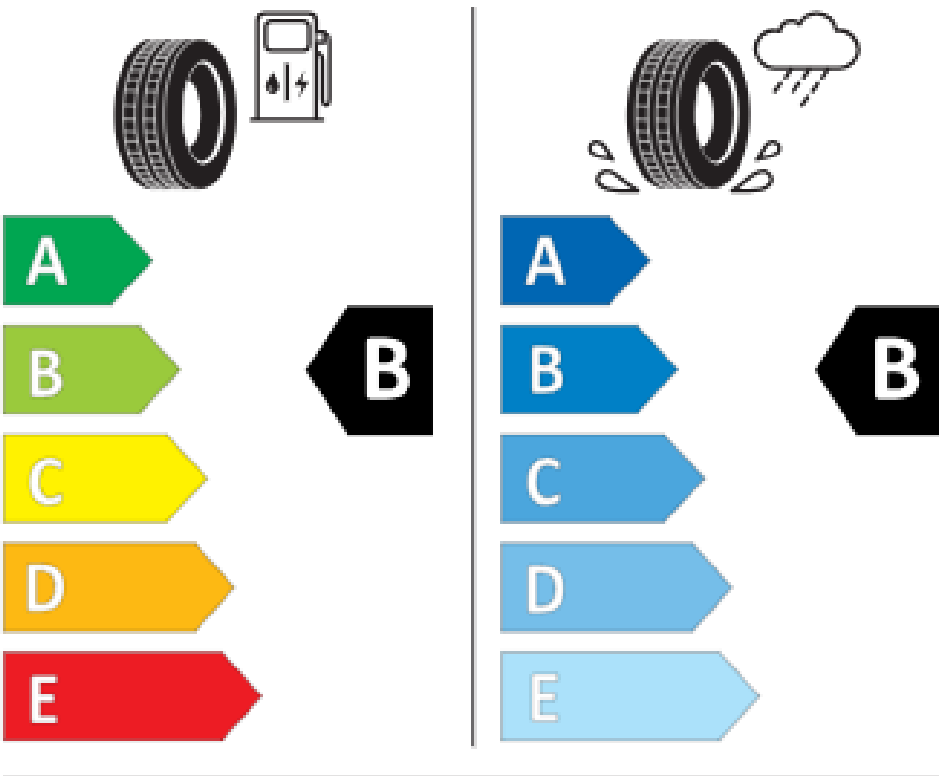

MG4 Luxury, MG4 XPower:

ENERG ⚡

Bridgestone

31157

235/45 R18 98 W XL

C1

2020/740