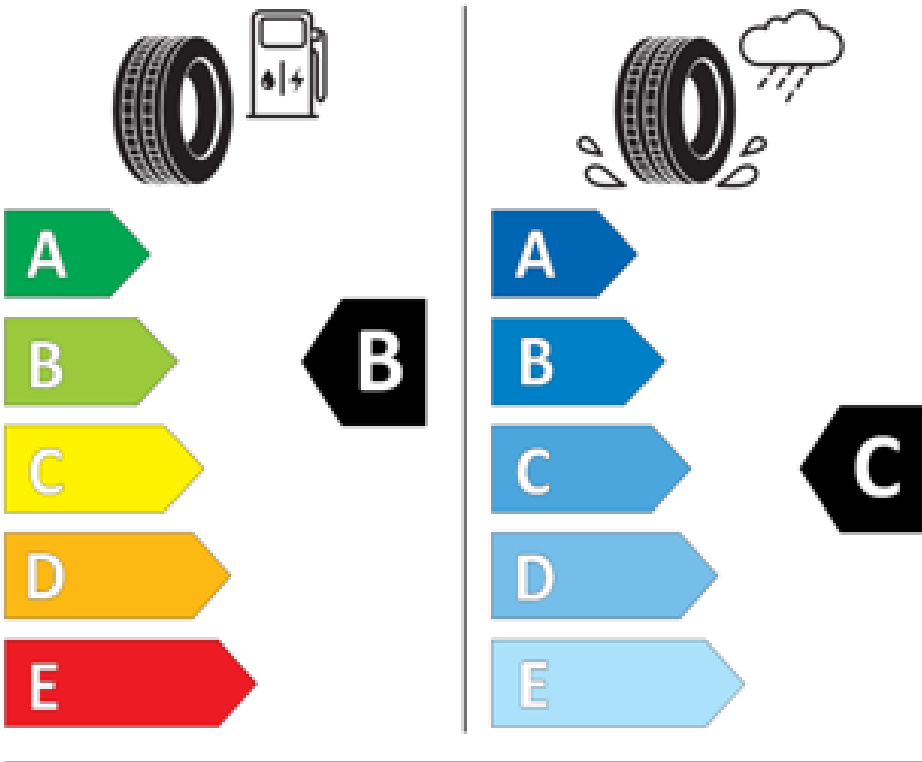

MG5 Electric Comfort:

ENERG ⚡

Bridgestone

28367

205/60 R16 96 V

C1

2020/740