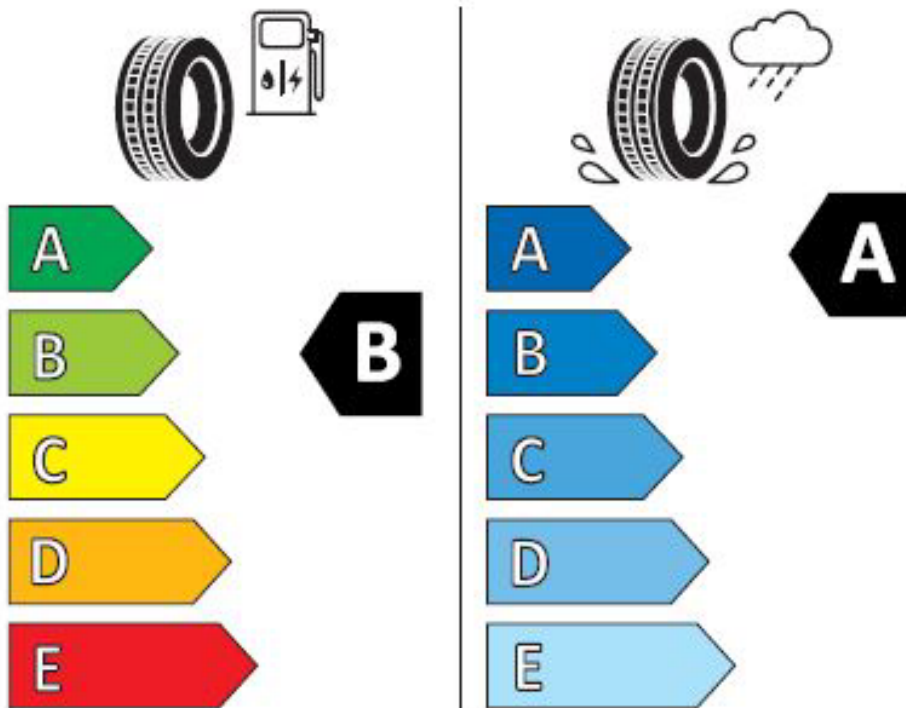

Új MG HS Comfort, Luxury

ENERG

Bridgestone

4800243

225/55 R19 99 V

C1

2020/740